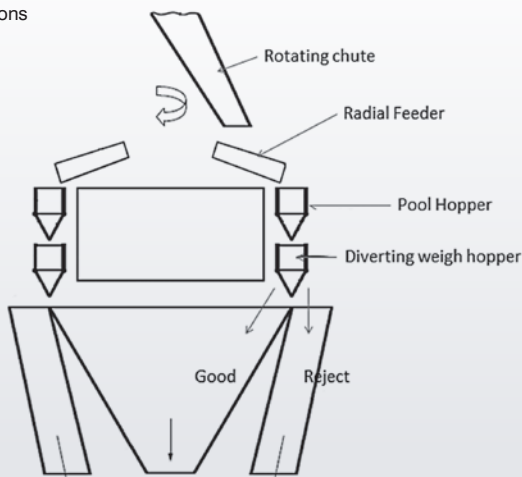

Multihead Grading Machine

This machine has been developed to collect product from a continuous flow process and maintain separation of the product pieces. Each piece is weighed individually in one of the 10 or more weigh hoppers; the machine is particularly useful for low weight Poultry parts that require grading for fast food outlets.

The system can be equipped to take product from a wing cutting module and automatically feed it to the multihead weigher.

The product is supplied to the pool hoppers and weigh hoppers via a continuously rotating chute, this presents a single product into a weighing head with an extremely high repeatability.

A single cutup line running at 7000 birds per hour equates to 233 pieces per minute. Using this 10 head weighing solution each head can easily achieve 60WPM or more giving us a theoretical max speed of 600WPM. This enables us to fill every second or third hopper which further enhances product separation.

Each weighing station has a Radial Feeder, Pool hopper and diverting weigh hopper. Once the product is stable in the weigh hopper the hopper either opens inwards for good product or outwards for out of spec product.

A video is available at ishidaeurope.com which gives more information on this exciting development in the multihead weigher lineup.

Dimensions