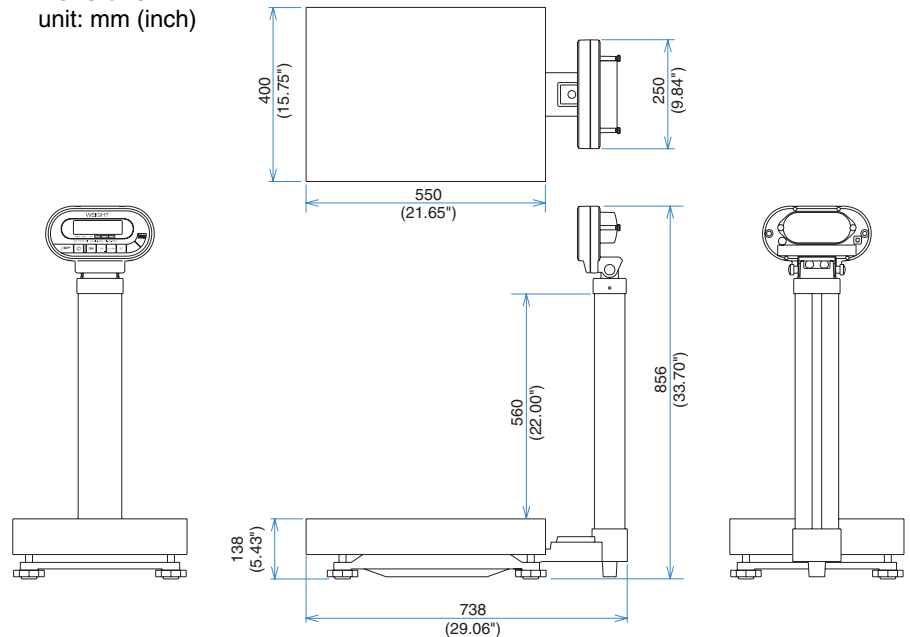

Chose a large bright VFD display or a vivid LCD display to meet your application needs and ease operator reliability.

For optimum viewing, and to help eliminate errors, the indicator head can be vertically adjusted with the turn knobs.

Check Weighing Function Simplifies Control

When the user defined upper limit is exceeded, the letter "H" is displayed. When the value is under the lower limit, "L" is displayed. An audible beep warns the operator that the item is out of tolerance.

Auto Power Off Function

The IGB model features battery operation with a selectable automatic power-off function (10, 20, 30, 40, 50, 60 minutes or off) to extend battery life.

For those applications where AC power is available select either the IGB with optional AC adaptor or IGX.

Specifications (IGX & IGB)

Model	IGX	IGB
Capacity (Minimum graduation)	150 kg (50 g) 60 kg (20 g) ----- 150 kg / 300 lb (0.05 kg / 0.1 lb) <USA, Canada only> 60 kg / 150 lb (0.02 kg / 0.05 lb)	
Accuracy	Selectable 1 / 3000, 1 / 6000, 1 / 7500, NOTE: Legal for Trade setting is 1 / 3000	
Weight indicator	5 digit, 29 mm (1.14") VFD	5 digit, 25 mm (0.98") LCD
Display annunciators	ZERO (▼) TARE (▼)	
Weight	16.8 kg / 37.04 lb	16.0 kg / 35.23 lb
Operating temperature	-5 °C to 40 °C (23 °F to 109 °F)	
Electrical power	AC100 V, 120 V, 220 V, 240 V	(2) D size batteries or AC Adaptor Note: Up to 500 hours of continuous use with alkaline, dry batteries

Dimensions

unit: mm (inch)

ISHIDA CO., LTD. www.ishida.com

44,SANNO-CHO, SHOGOIN SAKYO-KU,
KYOTO 606-8392 JAPAN
Phone : 81-75-771-4141 Facsimile : 81-75-751-1634